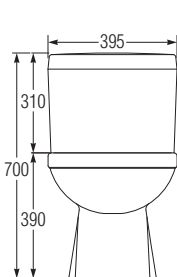

PLAN

FRONT ELEVATION

SIDE ELEVATION (180 Connector)

SIDE ELEVATION (190 Connector)

SIDE ELEVATION (305 Connector)

LAGO

One-piece washdown pedestal WC

- 6/3 litres dual flush & 6 litres single flush
- Roughing-in distance: HO: 180 mm
BO: 190 / 305 mm
- Available in white only